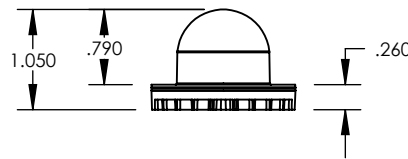

REV.	ECR	DESCRIPTION	DATE
-	12178	INITIAL DRAWING REQUEST	8/21/14

STANDARD MODELS AVAILABLE	
MODEL	DESCRIPTION
LDHF311-A-**	SPHERICAL LED HEAD w/INLINE FLASHER - AMBER
LDHF311-B-**	SPHERICAL LED HEAD w/INLINE FLASHER - BLUE
LDHF311-G-**	SPHERICAL LED HEAD w/INLINE FLASHER - GREEN
LDHF311-R-**	SPHERICAL LED HEAD w/INLINE FLASHER - RED
LDHF311-W-**	SPHERICAL LED HEAD w/INLINE FLASHER- WHITE w/3 colored lenses

** = CABLE LENGTH
 -10 = 10' CABLE
 -30 = 30' CABLE

CABLE EXTENSIONS	
CABLE P/N	LENGTH
SWH-L4	4'
SWH-L8	8'
SWH-L15	15'
SWH-L20	20'
SWH-L25	25'
SWH-L30	30'
SWH-L35	35'

- TYPICAL PRODUCT INFORMATION --**
- ELECTRICAL:
 - VOLTAGE: 10 - 30vdc
 - AMP DRAW: 0.5 MAX PER HEAD
 - SYNCHRONIZABLE WITH OTHER STAR LED UNITS
 - 25 SELECTABLE FLASH PATTERNS
 - MECHANICAL:
 - BASE - NICKEL PLATED ALUMINUM
 - POLYCARBONATE LENS
 - CUSTOMER CHANGABLE LENSES

UNLESS OTHERWISE SPECIFIED
 DIMENSIONS ARE IN INCHES
 TOLERANCES:
 ANGULAR: ± 2 DEG.
 .X ± .100
 .XX ± .020
 .XXX ± .005
 .XXXX ± .001

RoHS COMPLIANT:
 MATERIAL:
 NONE
 FINISH:
 NONE

DRAWN BY: SWN
DRAWING APPROVED BY ECR
 THE INFORMATION CONTAINED IN THIS DRAWING IS THE SOLE PROPERTY OF STAR HEADLIGHT & LANTERN CO., INC.. ANY REPRODUCTION IN PART OR AS A WHOLE WITHOUT THE WRITTEN PERMISSION OF STAR HEADLIGHT & LANTERN CO., INC. IS STRICTLY PROHIBITED.