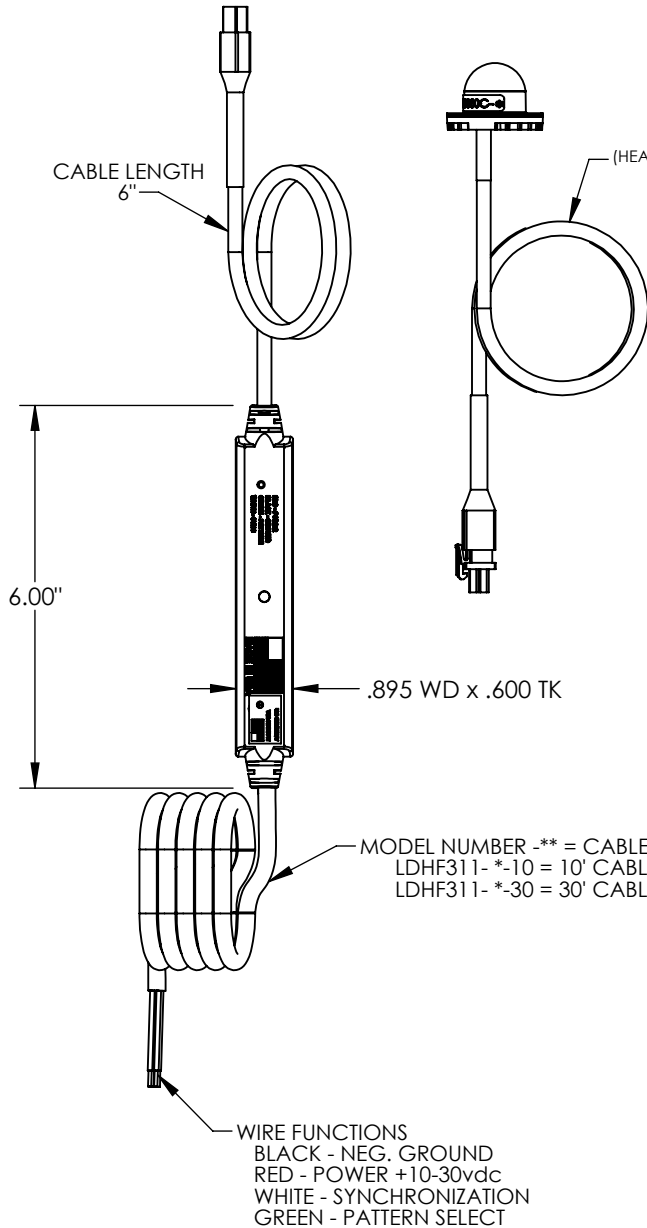

REV.	ECR	DESCRIPTION	DATE
-	12178	INITIAL DRAWING REQUEST	8/21/14

STANDARD MODELS AVAILABLE	
MODEL	DESCRIPTION
LDHF311-A-**	SPHERICAL LED HEAD w/INLINE FLASHER - AMBER
LDHF311-B-**	SPHERICAL LED HEAD w/INLINE FLASHER - BLUE
LDHF311-G-**	SPHERICAL LED HEAD w/INLINE FLASHER - GREEN
LDHF311-R-**	SPHERICAL LED HEAD w/INLINE FLASHER - RED
LDHF311-W-**	SPHERICAL LED HEAD w/INLINE FLASHER- WHITE w/3 colored lenses

** = CABLE LENGTH
 -10 = 10' CABLE
 -30 = 30' CABLE

CABLE EXTENSIONS	
CABLE P/N	LENGTH
SWH-L4	4'
SWH-L8	8'
SWH-L15	15'
SWH-L20	20'
SWH-L25	25'
SWH-L30	30'
SWH-L35	35'

- TYPICAL PRODUCT INFORMATION --**
- ELECTRICAL:
 - VOLTAGE: 10 - 30vdc
 - AMP DRAW: 0.5 MAX PER HEAD
 - SYNCHRONIZABLE WITH OTHER STAR LED UNITS
 - 25 SELECTABLE FLASH PATTERNS
 - MECHANICAL:
 - BASE - NICKEL PLATED ALUMINUM
 - POLYCARBONATE LENS
 - CUSTOMER CHANGABLE LENSES

UNLESS OTHERWISE SPECIFIED
 DIMENSIONS ARE IN INCHES
 TOLERANCES:
 ANGULAR: ± 2 DEG.
 .X ± .100
 .XX ± .020
 .XXX ± .005
 .XXXX ± .001

RoHS COMPLIANT:
 MATERIAL:
 NONE
 FINISH:
 NONE

DRAWN BY: SWN
DRAWING APPROVED BY ECR
 THE INFORMATION CONTAINED IN THIS DRAWING IS THE SOLE PROPERTY OF STAR HEADLIGHT & LANTERN CO., INC.. ANY REPRODUCTION IN PART OR AS A WHOLE WITHOUT THE WRITTEN PERMISSION OF STAR HEADLIGHT & LANTERN CO., INC. IS STRICTLY PROHIBITED.

STAR HEADLIGHT & LANTERN CO., INC.
 455 Rochester St. Avon NY 14414
 Ph:(585) 226-9500 Fax: (585) 226-2029

MODEL: LDHF311

TITLE:
 LDHF311 MODEL DRAWING

DWG. NO. LDHF311 REV -

SCALE: 1:12 DO NOT SCALE FROM DRAWING SHEET 1 OF 1