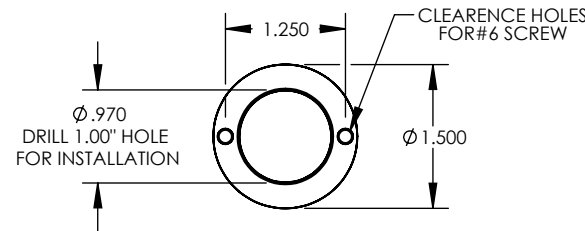

REV.	ECR	DESCRIPTION	DATE
-	12178	INITIAL DRAWING REQUEST	8/21/14

STANDARD MODELS AVAILABLE	
MODEL	DESCRIPTION
LDHF311-A-**	SPHERICAL LED HEAD w/INLINE FLASHER - AMBER
LDHF311-B-**	SPHERICAL LED HEAD w/INLINE FLASHER - BLUE
LDHF311-G-**	SPHERICAL LED HEAD w/INLINE FLASHER - GREEN
LDHF311-R-**	SPHERICAL LED HEAD w/INLINE FLASHER - RED
LDHF311-W-**	SPHERICAL LED HEAD w/INLINE FLASHER- WHITE w/3 colored lenses

** = CABLE LENGTH
 -10 = 10' CABLE
 -30 = 30' CABLE

CABLE EXTENSIONS	
CABLE P/N	LENGTH
SWH-L4	4'
SWH-L8	8'
SWH-L15	15'
SWH-L20	20'
SWH-L25	25'
SWH-L30	30'
SWH-L35	35'

- TYPICAL PRODUCT INFORMATION --**
- ELECTRICAL:
 - VOLTAGE: 10 - 30vdc
 - AMP DRAW: 0.5 MAX PER HEAD
 - SYNCHRONIZABLE WITH OTHER STAR LED UNITS
 - 25 SELECTABLE FLASH PATTERNS
 - MECHANICAL:
 - BASE - NICKEL PLATED ALUMINUM
 - POLYCARBONATE LENS
 - CUSTOMER CHANGABLE LENSES

UNLESS OTHERWISE SPECIFIED
 DIMENSIONS ARE IN INCHES
 TOLERANCES:
 ANGULAR: ± 2 DEG.
 .X ± .100
 .XX ± .020
 .XXX ± .005
 .XXXX ± .001

RoHS COMPLIANT:
 MATERIAL:
 NONE
 FINISH:
 NONE

DRAWN BY: SWN
DRAWING APPROVED BY ECR
 THE INFORMATION CONTAINED IN THIS DRAWING IS THE SOLE PROPERTY OF STAR HEADLIGHT & LANTERN CO., INC.. ANY REPRODUCTION IN PART OR AS A WHOLE WITHOUT THE WRITTEN PERMISSION OF STAR HEADLIGHT & LANTERN CO., INC. IS STRICTLY PROHIBITED.